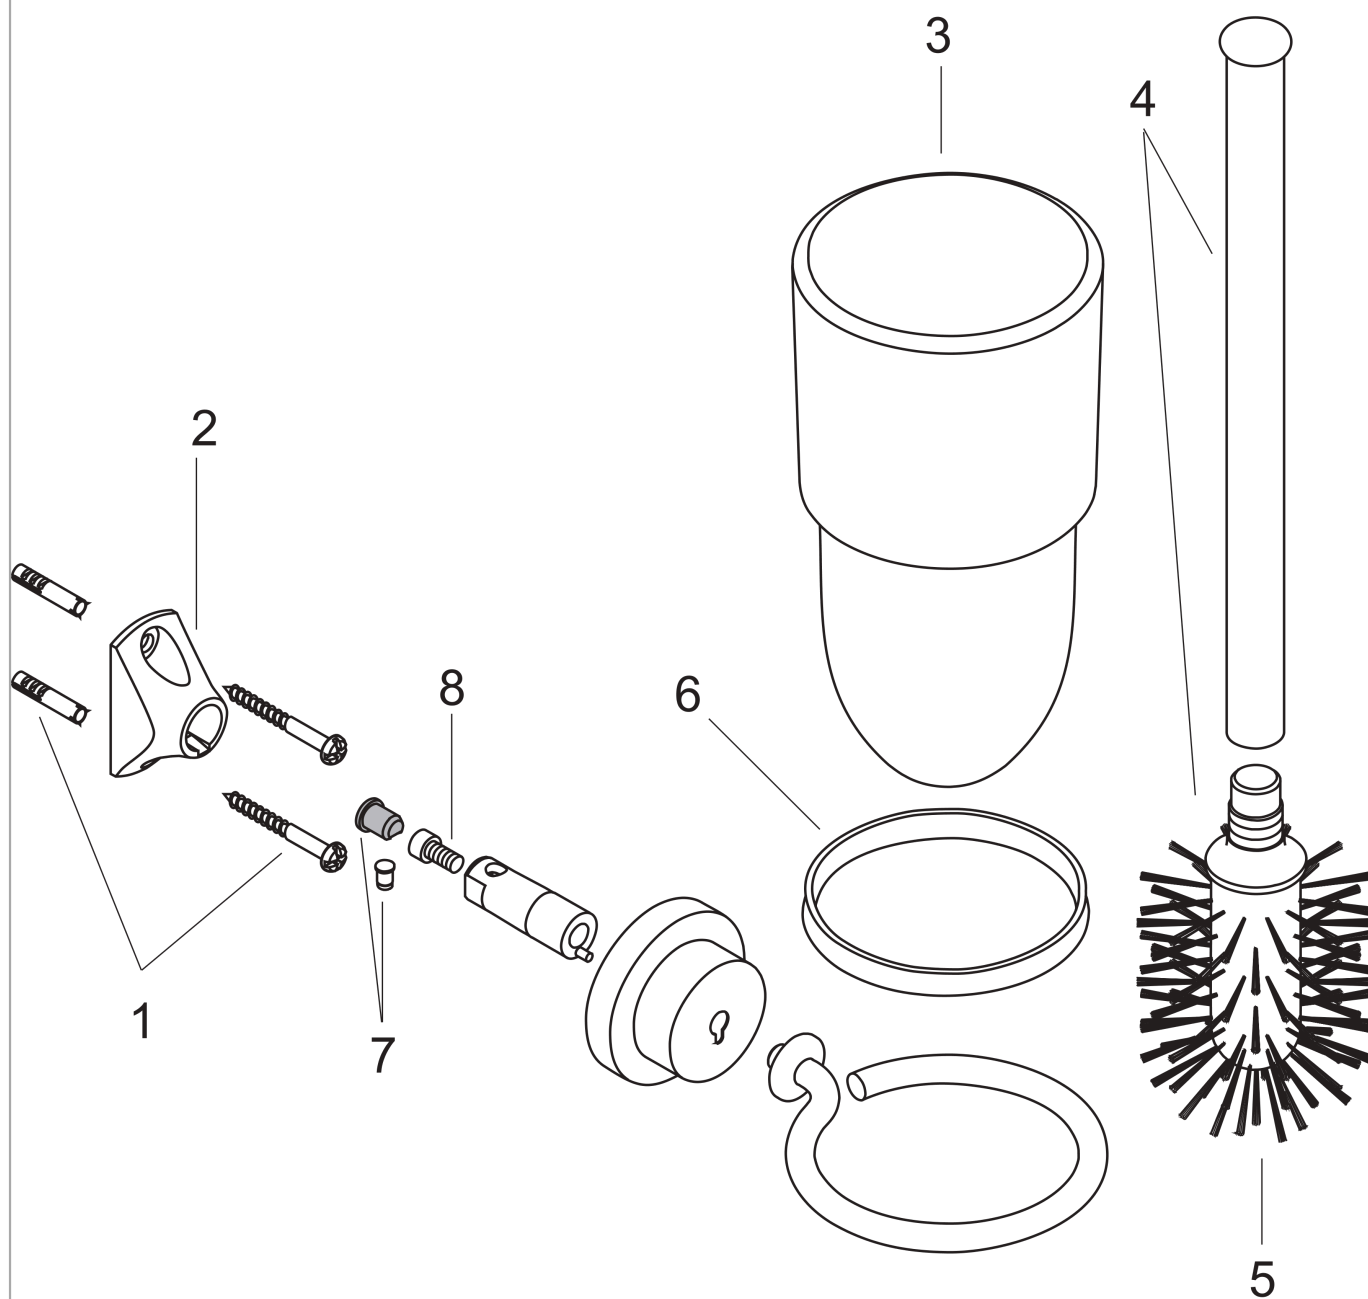

### Features

- Metal
- material recess: matt glass
- accent colour: white
- with separate recess
- concealed fastening
- Wall-mounted

### Scale drawing

**AXOR Citterio**  
**Toilet Brush with Holder Wall-Mounted**  
Finishes : **chrome**    Part no. : **41735000**

## Exploded drawing

Year of production: >04/03

**AXOR Citterio**  
**Toilet Brush with Holder Wall-Mounted**  
 Finishes : **chrome**    Part no. : **41735000**

## Spare parts list

Year of production: >04/03

Pos.		Part no.	Price	PU
1	mounting set	40915000	-	1
2	support element	96341000	-	1
3	glass cup on its own	41085000	-	1
4	stick with brush	40089000	-	1
5	WC-brush white	40088000	-	1
6	plastic ring	97591000	-	1
7	pin	97546000	-	1
8	hexagon socket screw M4x10	97661000	-	1