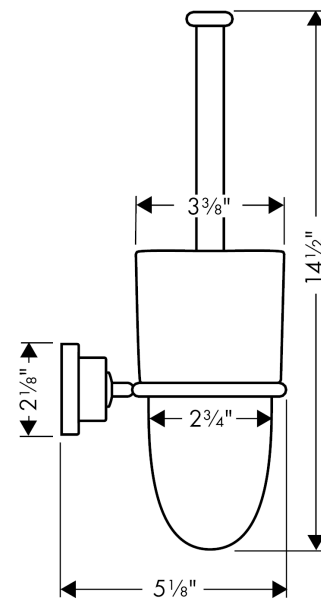

### Features

- Metal
- material recess: matt glass
- accent colour: white
- with separate recess
- concealed fastening
- Wall-mounted

### Scale drawing

**AXOR Citterio**  
**Toilet Brush with Holder Wall-Mounted**  
Finishes : **chrome**    Part no. : **41735000**

## Exploded drawing

Year of production: >04/03

**AXOR Citterio**  
**Toilet Brush with Holder Wall-Mounted**  
 Finishes : **chrome**    Part no. : **41735000**

## Spare parts list

Year of production: >04/03

Pos.		Part no.	Price	PU
1	mounting set	40915000	-	1
2	support element	96341000	-	1
3	glass cup on its own	41085000	-	1
4	stick with brush	40089000	-	1
5	WC-brush white	40088000	-	1
6	plastic ring	97591000	-	1
7	pin	97546000	-	1
8	hexagon socket screw M4x10	97661000	-	1